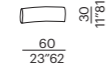

lettino relax POCKET 2 TASCHE
- relax lounge bed 2 POCKET

lettino relax matrimoniale
- relax lounge double bed

pouf 19696

appoggiareni - lumbar cushion

poltroncina - small armchair DEEP

sofa DEEP

lettino relax matrimoniale
POCKET 1 TASCA
- relax double lounge bed 1 POCKET