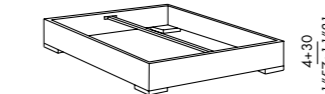

letto - bed DEREK SUPERIOR

piano ortopedico
orthopaedic base