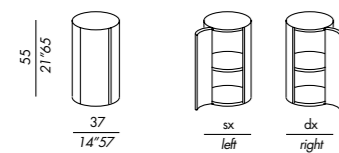

Gong Due

Collezione di comodini dalla forma cilindrica, con due vani e un piano d'appoggio; in essenza oppure con finitura in lacca opaca o lucida, sono perfetti da coordinare negli spazi d'arredo con i tavoli bassi Gong.

TAVOLO BASSO . LOW TABLE (vol. 1) P. 356

TAVOLO . TABLE (vol. 2) P. 24

Collection of bedside tables with cylindrical shape, with two storage spaces and a shelf; either in wood or with matt or glossy lacquer finishes, in the interiors they are perfect to match with the Gong low tables.

182, 183

GONG DUE 2013

comodino - night table 35

TECHNICAL DETAILS

IT
• comodino
• struttura in legno con anta - dx o sx - e ripiano
• finiture: legno rovere tinto (interno laccato opaco black), lacca opaca o lucida

finiture
• vedi campionario

EN
• night table
• wooden frame with door - left or right - and shelf
• finishes: stained oak veneer (inside black matt lacquered), glossy or matt lacquer

finishes
• see sample box

DE
• Nachttisch
• Holzgestell mit Tür - rechts oder links - und Fachboden
• Ausführungen: Eiche Furnier (innen matt schwarz lackiert), Lack matt oder Hochglanz

Ausführungen
• siehe Musterbox

FR
• chevet
• structure en bois avec porte - droite ou gauche - et étagère
• finitions: bois de chêne teinté (intérieur laqué mat black), laque mate ou brillante

finitions
• voir boîte d'échantillons

ES
• mesita de noche
• estructura de madera con puerta - derecha o izquierda - y estante
• acabados: madera en roble teñido (interior lacado mate black), laca mate o brillo

acabados
• véase el muestrario